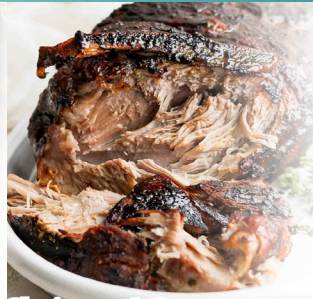

Scan the QR Code to visit our New Website or to Access your Tamura Ohana Rewards Account

**SALE EFFECTIVE :
MARCH 12 - MARCH 18, 2025**

Chairman's Reserve
Chilled Pork Chops **\$3.99** per lb

Chairman's Reserve
Chilled Boneless Pork Butt **\$3.99** per lb